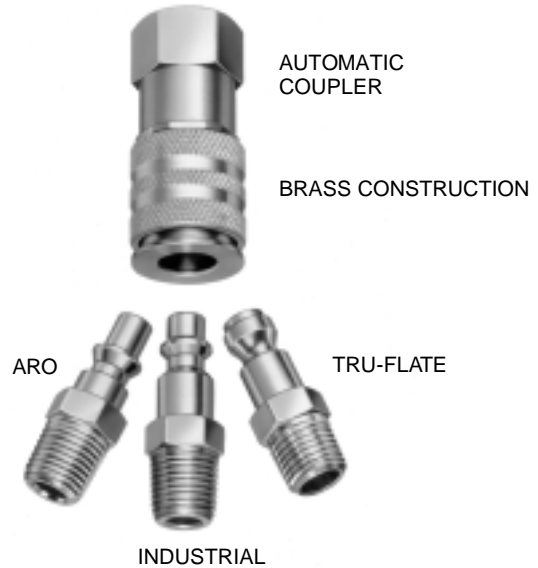

TOMCO Pneumatic SINGLE SHUT-OFF

1/4" BASIC SIZE

Working Range:
Maximum Operating Pressure;
To 150 psig
Temperature: -40° to +225° F
Pressure Drop:
Inlet 5 psig 10 psig
100 psig 25 scfm 34 scfm

FEMALE THREAD	Catalog No.
1/4" NPSF	UC2-16

MALE THREAD	Catalog No.
1/4" NPTF	UC2-15
3/8" NPTF	UC2-20

UNIVERSAL SERIES

ARO, TRU-FLATE, INDUSTRIAL INTERCHANGE

TOMCO Pneumatic SINGLE SHUT-OFF OR STRAIGHT THROUGH

1/8" BASIC SIZE

Working Range:
Maximum Operating Pressure;
To 250 psig
Temperature: -40° to +225° F
Pressure Drop:
Inlet 5 psig 10 psig
100 psig 16 scfm 23 scfm

SERIES SC

RECTUS SERIES 21 INTERCHANGE

MAX ACROSS FLATS ONLY 5/8"

FEMALE THREAD	Catalog No.	Catalog No.
1/8" NPTF 1/4" NPTF	<u>STEEL</u> SCP-11	<u>BRASS (valved)</u> <u>BRASS (Straight Through)</u> SCC-11B SCC-11BLV
	SCP-16	SCC-16B SCC-16BLV

MALE THREAD	Catalog No.	Catalog No.
1/8" NPTF 1/4" NPTF	<u>STEEL</u> SCP-10	<u>BRASS (valved)</u> <u>BRASS (Straight Through)</u> SCC-10B SCC-10BLV
	SCP-15	SCC-15B SCC-15BLV